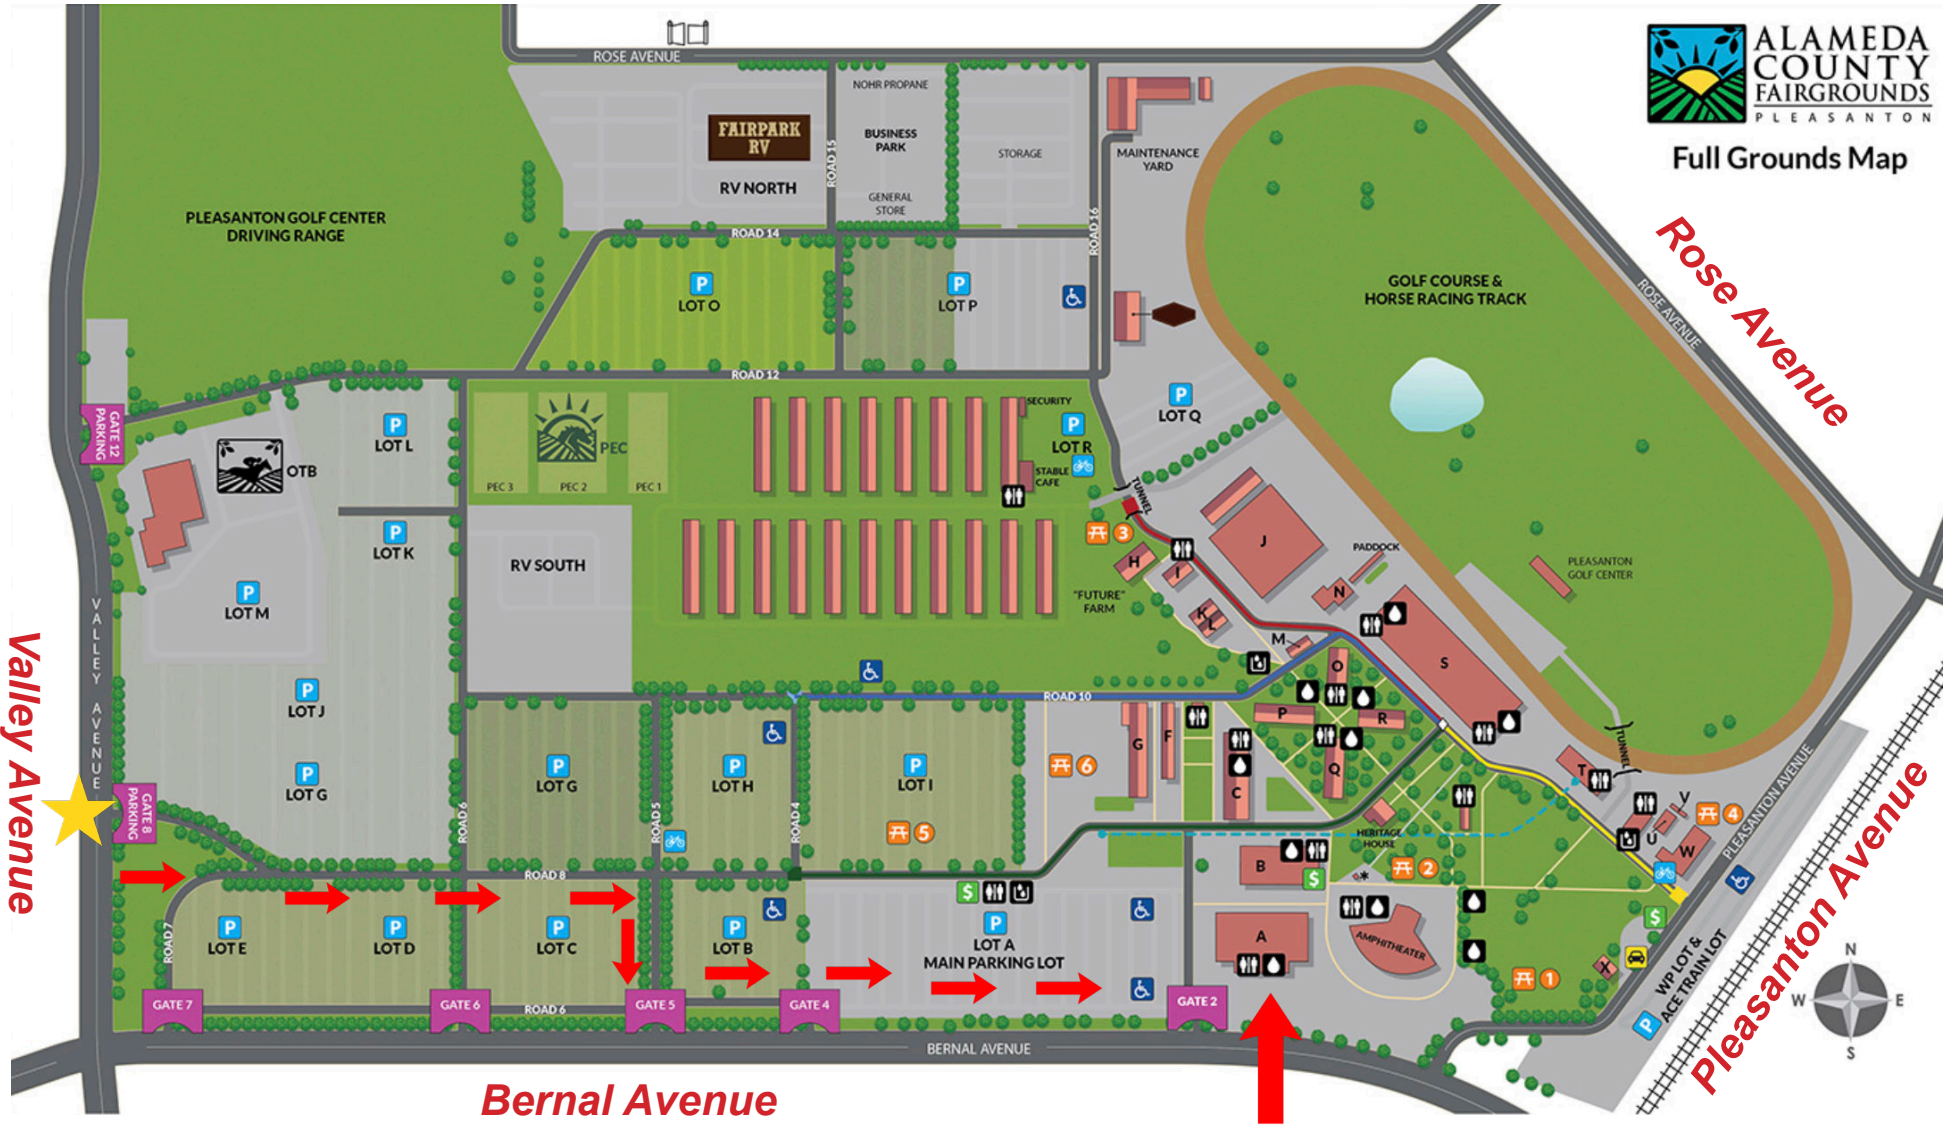

WCBFM2023

Directions & Parking

Full Grounds Map

★ Enter Gate 8 - Valley Ave

WCBFM2023

Questions? - email: info@proexpos.com

Alameda County Fairgrounds
Exhibit Hall A
4501 Pleasanton Ave.
Pleasanton, CA 94566